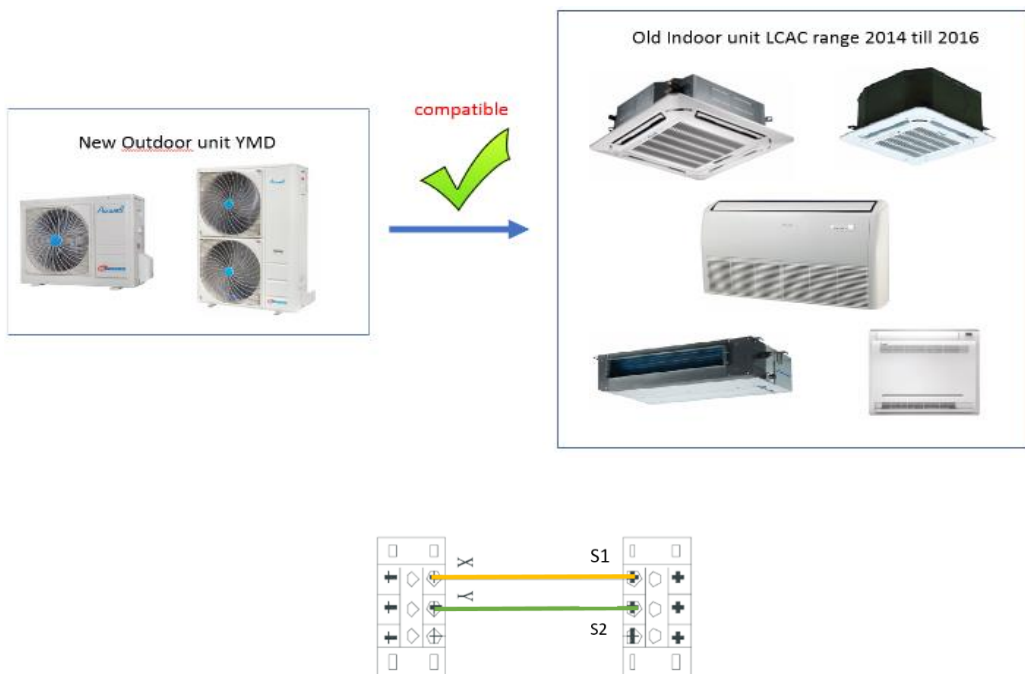

→ The question is the matching between **old** indoor units versus new outdoor units YMD **and** new indoor units versus **old** outdoor units YLD.

3 different cases :

Case n°1 : Matching with YLD012/DID012 and YMD012/DCD012 → does not work due to different communication protocol

Case n°2 : Matching with **new** outdoor units YMD and **old** indoor units LCAC range 2014 till 2016.