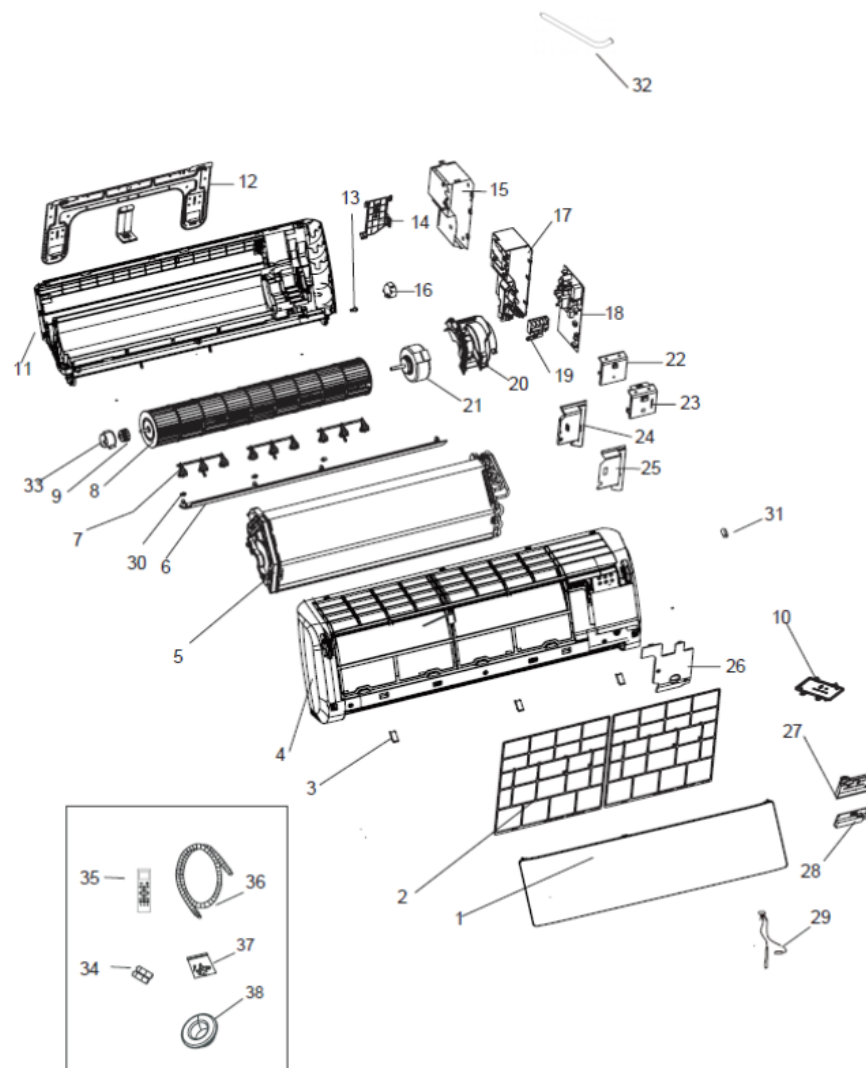

*Airwell*

Air Conditioner

Model: AW-HDM009-N91

Indoorunit

Edition date:2018-01-18

AW-HDM012-N91 - 7SP023091

P os.	Part No.	Description	Quant.	U n it	Stock dispo		Matching 2	Matching 3
	1PR120148	Air filter			0	0		
	1PR120148	Air filter			0	0		
1	1PR190826	Panel	1		0	0		
2	1PR120144	Air filter	2		0	0		
3	HX001020 9986	Cover	3		0	0		
4	1PR190824	Panel	1		0	0		
5	1PR150452	Evaporator	1		0	0		
6	1PR110376	Louver	1		0	0		
7	HX001020 8240	Louver	3		0	0		
8	1PR110306	Turbine	1		0	0		
9	1PR160799	Bearing	1		0	0		
10	HX001021 1049	Electrical box	1		0	0		
11	HX001088 5707	Panel	1		0	0		
12	1PR160669	Wall support	1		0	0		
13	1PR160745	Axel reduction	1		0	0		
14	1PR160802	tubing fixing	1		0	0		
15	1PR100583	(CNR) Electrical box	1		0	0		
16	1PR090083	Louver motor	1		0	0		
17	HX001020 8250	Electrical box	1		0	0		
18	1PR031251	Electronic board	1		0	0		
19	HX001040 3863	Terminal board	1		0	0		
20	HX001021 1165	Cover	1		0	0		
21	1PR060562	Fan motor	1		0	0		
22	1PR160781	Electrical box cover	1		0	0		

AW-HDM012-N91 - 7SP023091

P os.	Part No.	Description	Quant.	U n it	Stock dispo		Matching 2	Matching 3
23	1PR160774	Electronic board cover	1		0	0		
24	1PR160782	Electrical box cover	1		0	0		
25	1PR160775	Electronic board cover	1		0	0		
26	HX001020 9719	Cover	1		0	0		
27	HX001021 1048	(CNR) Electrical box	1		0	0		
28	1PR031243	Display board	1		0	0		
29	1PR070411	Temperature Sensor	1		0	0		
30	HX001020 9723	Axe	3		0	0		
31	1PR160204	Plug	1		0	0		
32	HX001020 6934	Condensate tubing	1		0	0		
33	1PR160578	Bearing support	1		0	0		
34	HX001A46 00001	Batteries	2		0	0		
35	7ACEL1758	Remote controller IR RC09	1		0	0		
36	HX001A14 34039A	Condensate tubing	1		0	0		
37	HX001060 0367	Screws	1		0	0		
38	HX001A14 33307	Support	1		0	0		